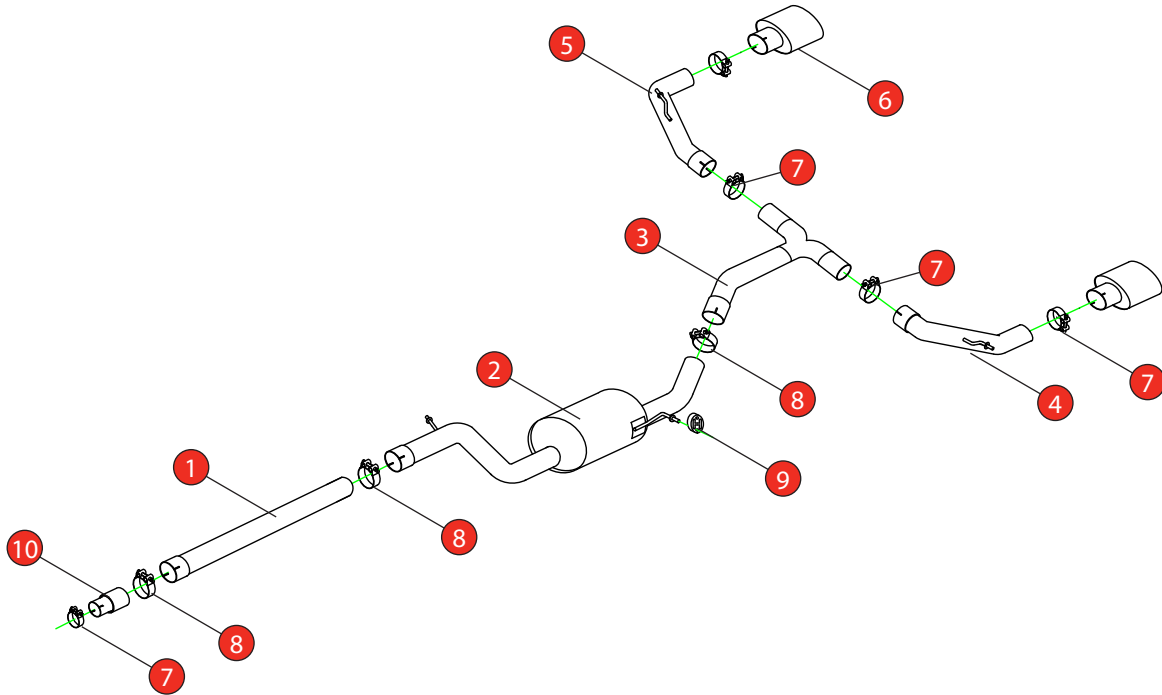

Car	Volkswagen Golf GTI Clubsport MK8	Part No.	SVWS069
Year	2020-Current	Fit Kits	340FK
Notes	Where not supplied use original fittings	Features	Pipe Diameter:- 76mm

Estimated Fitting Time: 90 Minutes

NO.	PART NO.	DESCRIPTION	QTY
1	641VW	Non-resonated Front Pipe	1
2	644VW	Resonated Centre Pipe	1
3	720VW	'Y' Piece	1
4	812VW	L/H Trim Link Pipe	1
5	813VW	R/H Trim Link Pipe	1
6	Z043.10215	Polished Evo Trim	2
Fit Kit			
7	Z016.10064	63-68mm Clamp	5
8	Z016.10062	79mm H/D Clamp	3
9	Z016.10057	Hanging Rubber	1
10	AD62	Adaptor (USE TO FIT TO O.E SYSTEM)	1

DATE	18/05/2022
ISSUE	00
AUTHORISED	S Shipley

NOTE: ENSURE SCORPION SYSTEM IS CLEAR OF MOVING PARTS AND ALL ORIGINAL FUNCTIONS WORK CORRECTLY.

STAY CONNECTED TO RED POWER.